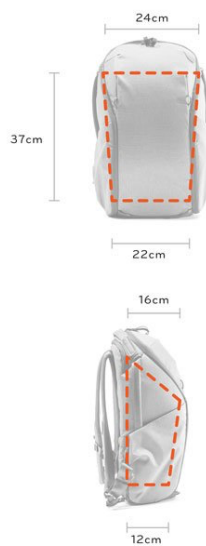

Clifton Cameras Product Specification

Everyday Backpack 15L Zip v2

Specifications

CAPACITY	15L
MAX LAPTOP CARRY	22.9cm x 2.5cm x 33cm (9" x 1" x 13") Holds 13" Macbook Pro No dedicated tablet sleeve
DIMENSIONS	External: 26 x 42 x 28 cm Internal: 24 x 37 x 22 cm *See below diagram
WEIGHT	Without Dividers: 1.14kg (2.51lb) With Dividers: 1.34kg (2.95lb)

EVERYDAY BACKPACK ZIP 15L

EXTERNAL DIMENSIONS

INTERNAL DIMENSIONS

Fits a tablet + laptop up to 13in.

(Average sizes listed, will expand/contract with load.)