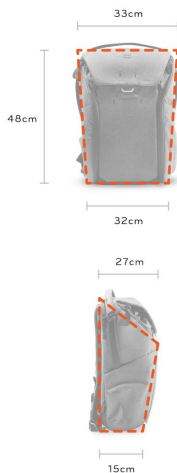

Clifton Cameras Product Specification

Peak Design Everyday Backpack 30L V2

Specifications

CAPACITY	30L
MAX LAPTOP CARRY	40.6cm x 27.4cm x 3.8cm (16" x 10.8" x 1.5") Holds 15/16" Macbook Pro Holds most 16" laptops
MAX TABLET CARRY	30.6cm x 22.1cm x .7 cm (12" x 8.69" x 0.27") Holds 12.9" iPad Pro
DIMENSIONS	External: 33 x 48 x 32 cm Internal: 31 x 46 x 30 cm *See below diagram
WEIGHT	Without Dividers: 1.76kg (3.88lb) With Dividers: 2.11kg (4.65lb)

EVERYDAY BACKPACK 30L

EXTERNAL DIMENSIONS