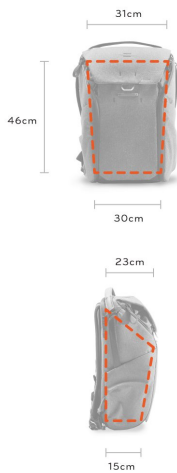

INTERNAL DIMENSIONS

Fits a tablet + laptop up to 15/16in.