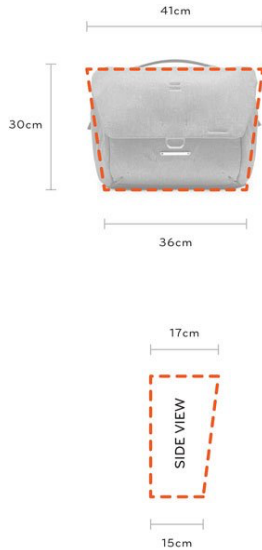

Clifton Cameras Product Specification

Peak Design Everyday Messenger 13L v2

Specifications

CAPACITY	13L min, 16L max	
MAX LAPTOP CARRY	22.9cm x 2.5cm x 33cm (9" x 1" x 13") Holds 13" Macbook Pro	
MAX TABLET CARRY	30.6cm x 22.1cm x .7 cm (12" x 8.7" x 0.3") Holds 12.9" iPad Pro	
DIMENSIONS	External Dimensions	41 x 30 x 36 cm
	Internal Dimensions	35 x 26 x 32 cm
	See full diagram below	
WEIGHT	Without Dividers: 1.01kg (2.21lb) With Dividers: 1.21kg (2.67lb)	

EVERYDAY MESSENGER 13L

EXTERNAL DIMENSIONS

INTERNAL DIMENSIONS

Fits a tablet + laptop up to 15in.

Strap Length:
52cm-130cm

(Average sizes listed, will expand/contract with load.)