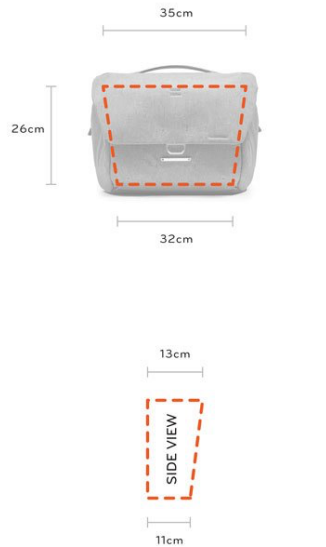

Clifton Cameras Product Specification

Peak Design Everyday Messenger 13L v2

Specifications

CAPACITY	13L min, 16L max	
MAX LAPTOP CARRY	22.9cm x 2.5cm x 33cm (9" x 1" x 13") Holds 13" Macbook Pro	
MAX TABLET CARRY	30.6cm x 22.1cm x .7 cm (12" x 8.7" x 0.3") Holds 12.9" iPad Pro	
DIMENSIONS	External Dimensions	41 x 30 x 36 cm
	Internal Dimensions	35 x 26 x 32 cm
	See full diagram below	
WEIGHT	Without Dividers: 1.01kg (2.21lb) With Dividers: 1.21kg (2.67lb)	

EVERYDAY MESSENGER 13L

EXTERNAL DIMENSIONS

INTERNAL DIMENSIONS

Fits a tablet + laptop up to 15in.

Strap Length:
52cm-130cm

(Average sizes listed, will expand/contract with load.)