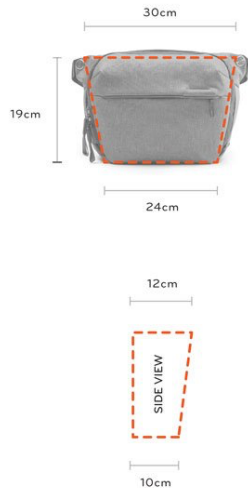

### Peak Design Everyday Sling 3L v2

#### Specifications

<b>CAPACITY</b>	3L	
<b>MAX TABLET CARRY</b>	N/A	
<b>DIMENSIONS</b>	External:	30 x 19 x 24 cm
	Internal:	25 x 17 x 19 cm
	*See below diagram	
<b>WEIGHT</b>	Without Dividers: 0.45kg (0.99lb)	
	With Dividers: 0.55kg (1.21lb)	

##### EXTERNAL DIMENSIONS

##### INTERNAL DIMENSIONS

\*No laptop/tablet sleeve.

Strap Length:  
86-172cm

(Average sizes listed, will expand/contract with load.)