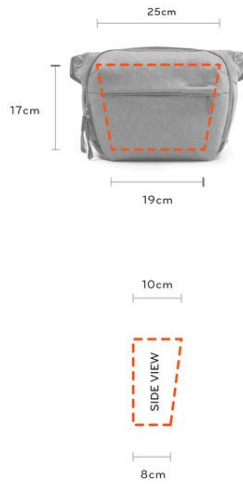

#### Specifications

<b>CAPACITY</b>	3L	
<b>MAX TABLET CARRY</b>	N/A	
<b>DIMENSIONS</b>	External:	30 x 19 x 24 cm
	Internal:	25 x 17 x 19 cm
	*See below diagram	
<b>WEIGHT</b>	Without Dividers: 0.45kg (0.99lb)	
	With Dividers: 0.55kg (1.21lb)	

##### EXTERNAL DIMENSIONS

##### INTERNAL DIMENSIONS

\*No laptop/tablet sleeve.

Strap Length:  
86-172cm

(Average sizes listed, will expand/contract with load.)